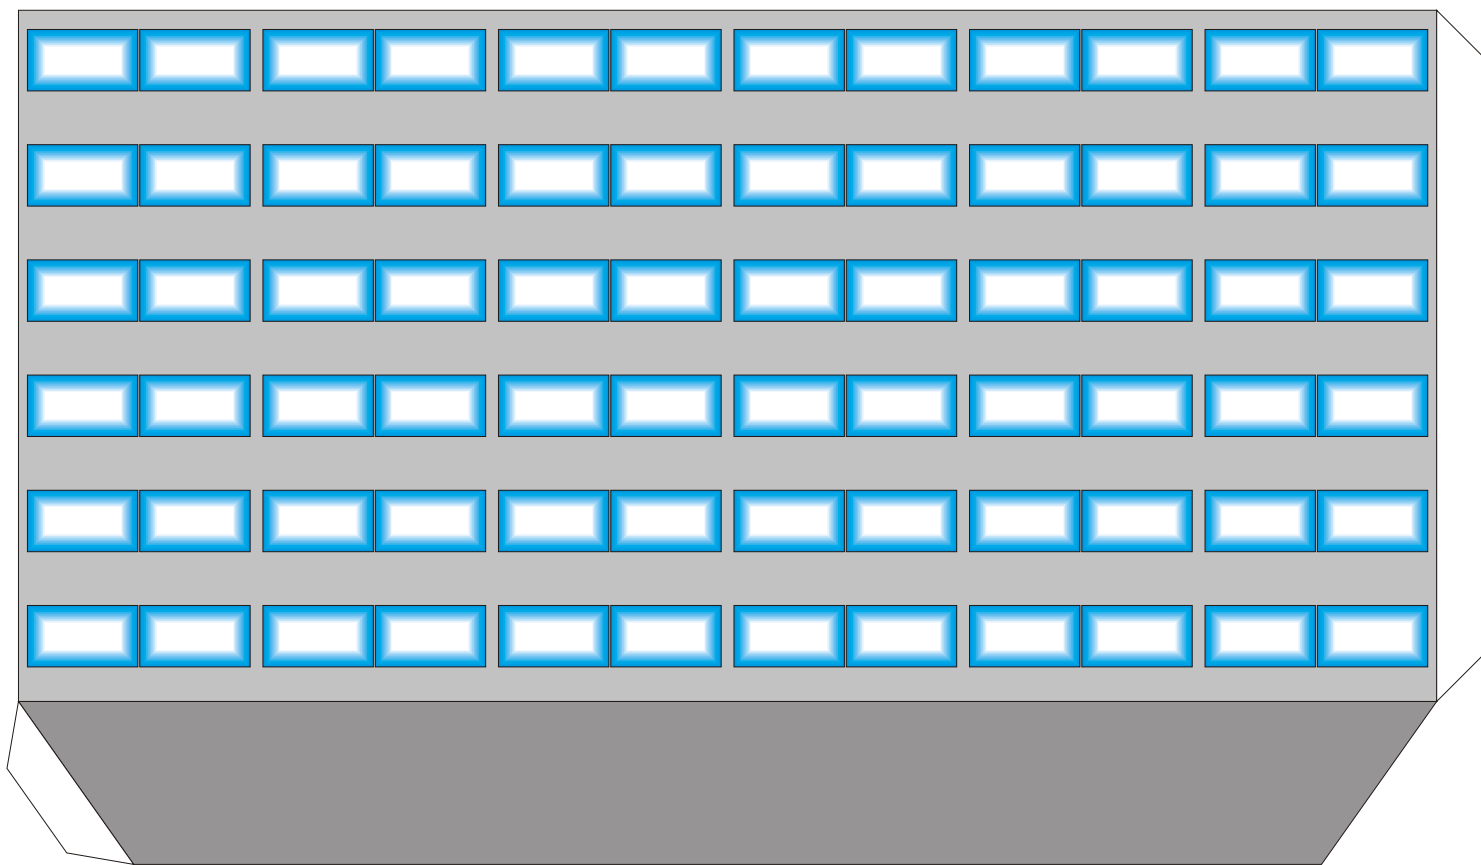

Bottom 1

Bottom 2

1/300 Scale Building 1
cfauce@woh.rr.com

Bottom 3

Bottom 4

Top 1

Top 3

Top 4

Lower Roof

Tabs

Upper Level Supports

Hanger Level