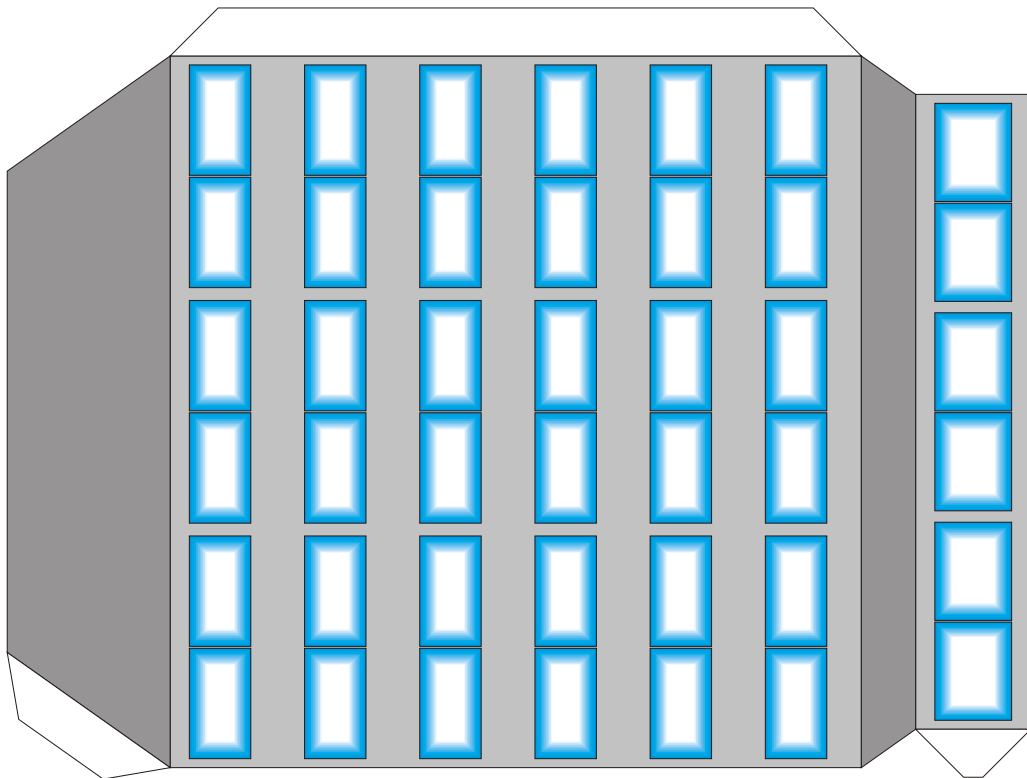

Bottom 1

Bottom 2

1/300 Scale Building 1
cfauce@woh.rr.com

Bottom 3

Bottom 4

Top 1

Top 3

Top 4

Lower Roof

Tabs

Upper Level Supports

Hanger Level