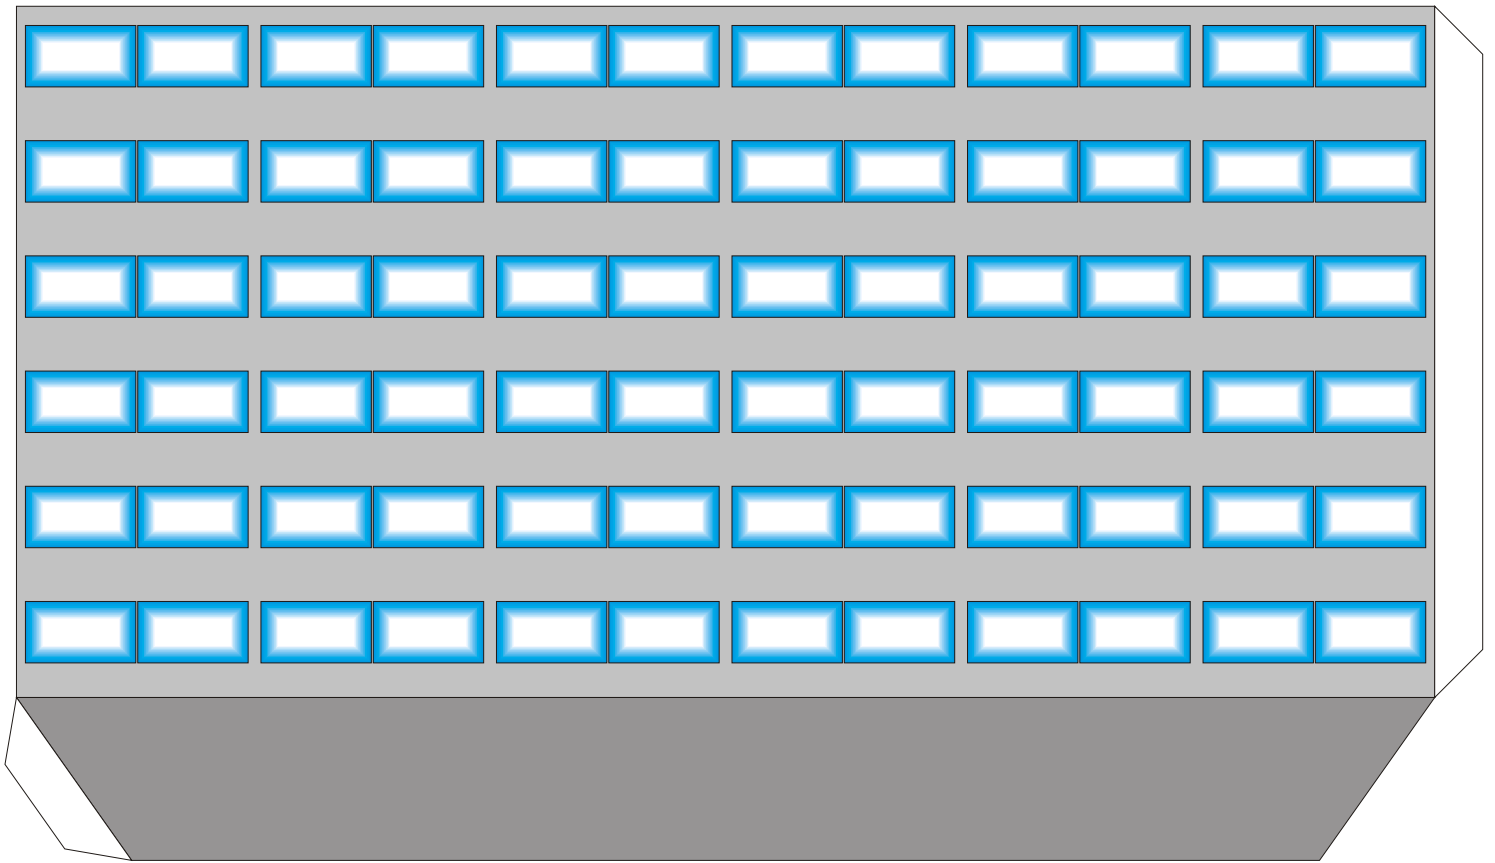

Bottom 1

Bottom 2

1/300 Scale Building 1
cfauce@woh.rr.com

Bottom 3

Bottom 4

Top 1

Top 3

Top 4

Lower Roof

Tabs

Upper Level Supports

Hanger Level