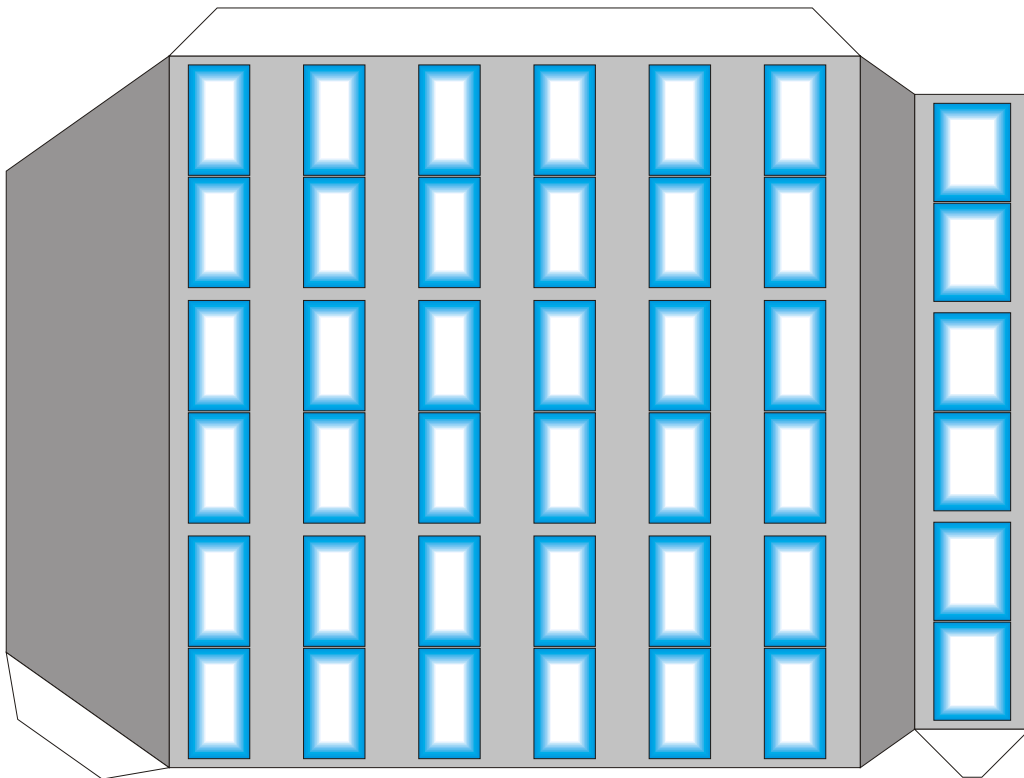

Bottom 1

Bottom 2

1/300 Scale Building 1
cfauce@woh.rr.com

Bottom 3

Bottom 4

Top 1

Top 3

Top 4

Lower Roof

Tabs

Upper Level Supports

Hanger Level