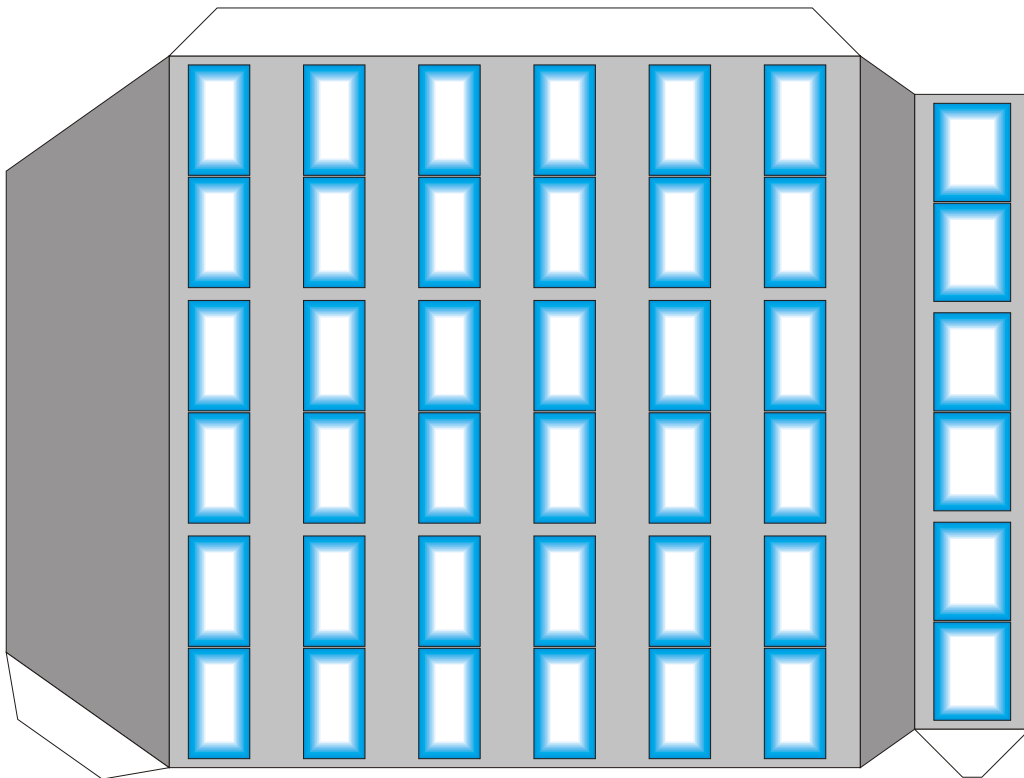

Bottom 1

Bottom 2

1/300 Scale Building 1
cfauce@woh.rr.com

Bottom 3

Bottom 4

Top 1

Top 2

Top 3

Top 4

Lower Roof

Tabs

Upper Level Supports

Hanger Level