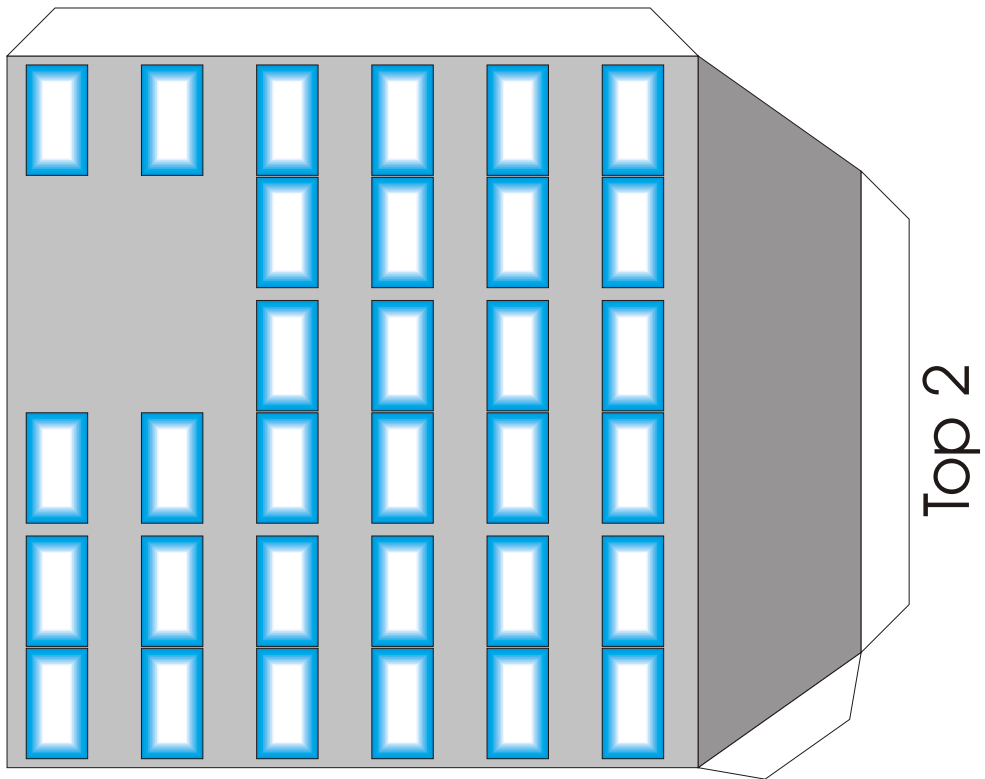

Bottom 1

Bottom 2

1/300 Scale Building 1
cfauce@woh.rr.com

Bottom 3

Bottom 4

Top 1

Top 2

Top 3

Top 4

Lower Roof

Tabs

Upper Level Supports

Hanger Level