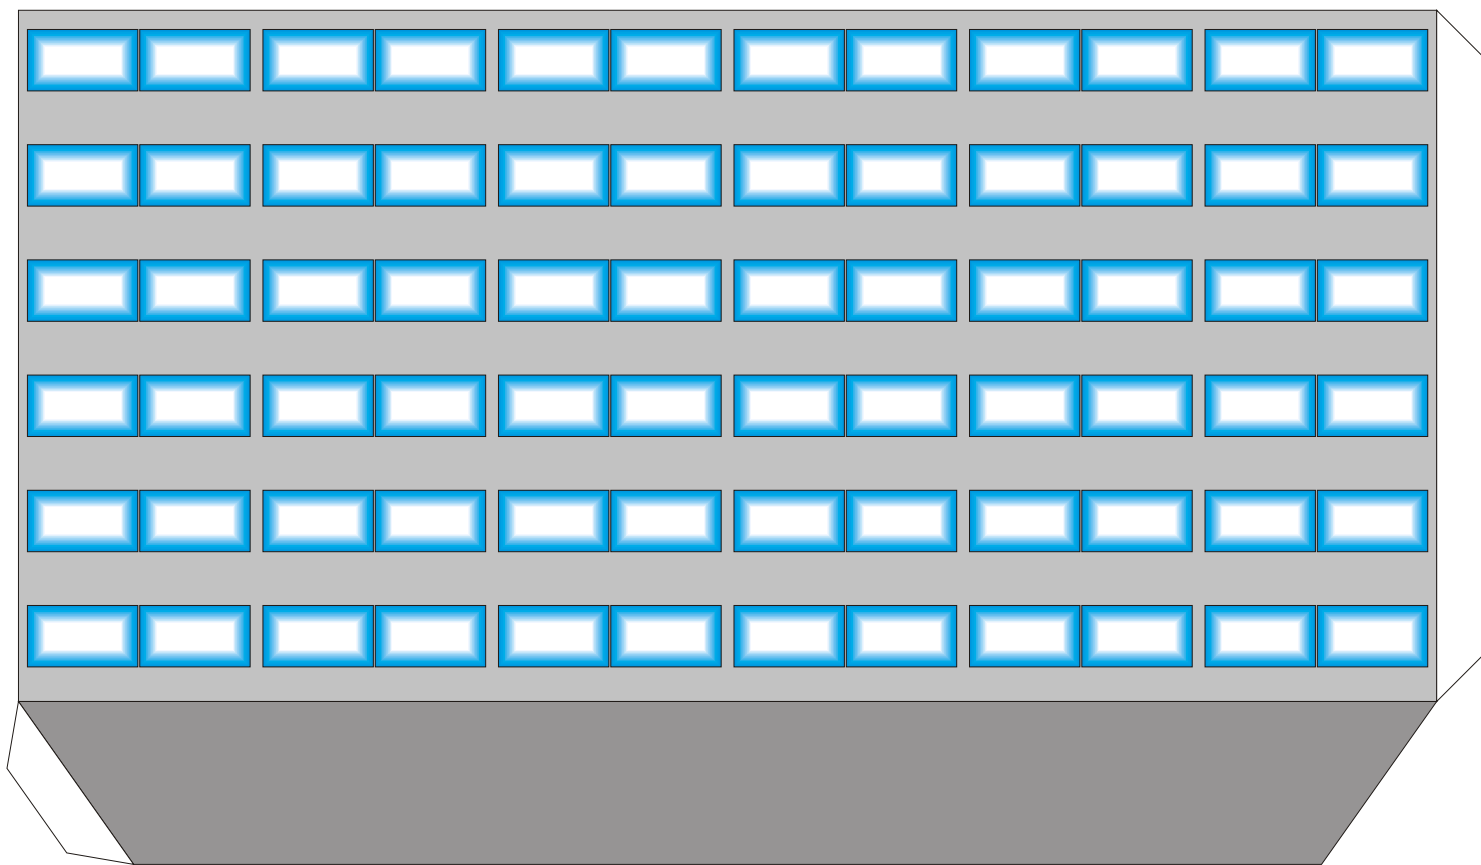

Bottom 1

Bottom 2

1/300 Scale Building 1
cfauce@woh.rr.com

Bottom 3

Bottom 4

Top 1

Top 2

Top 3

Top 4

Lower Roof

Tabs

Upper Level Supports

Hanger Level