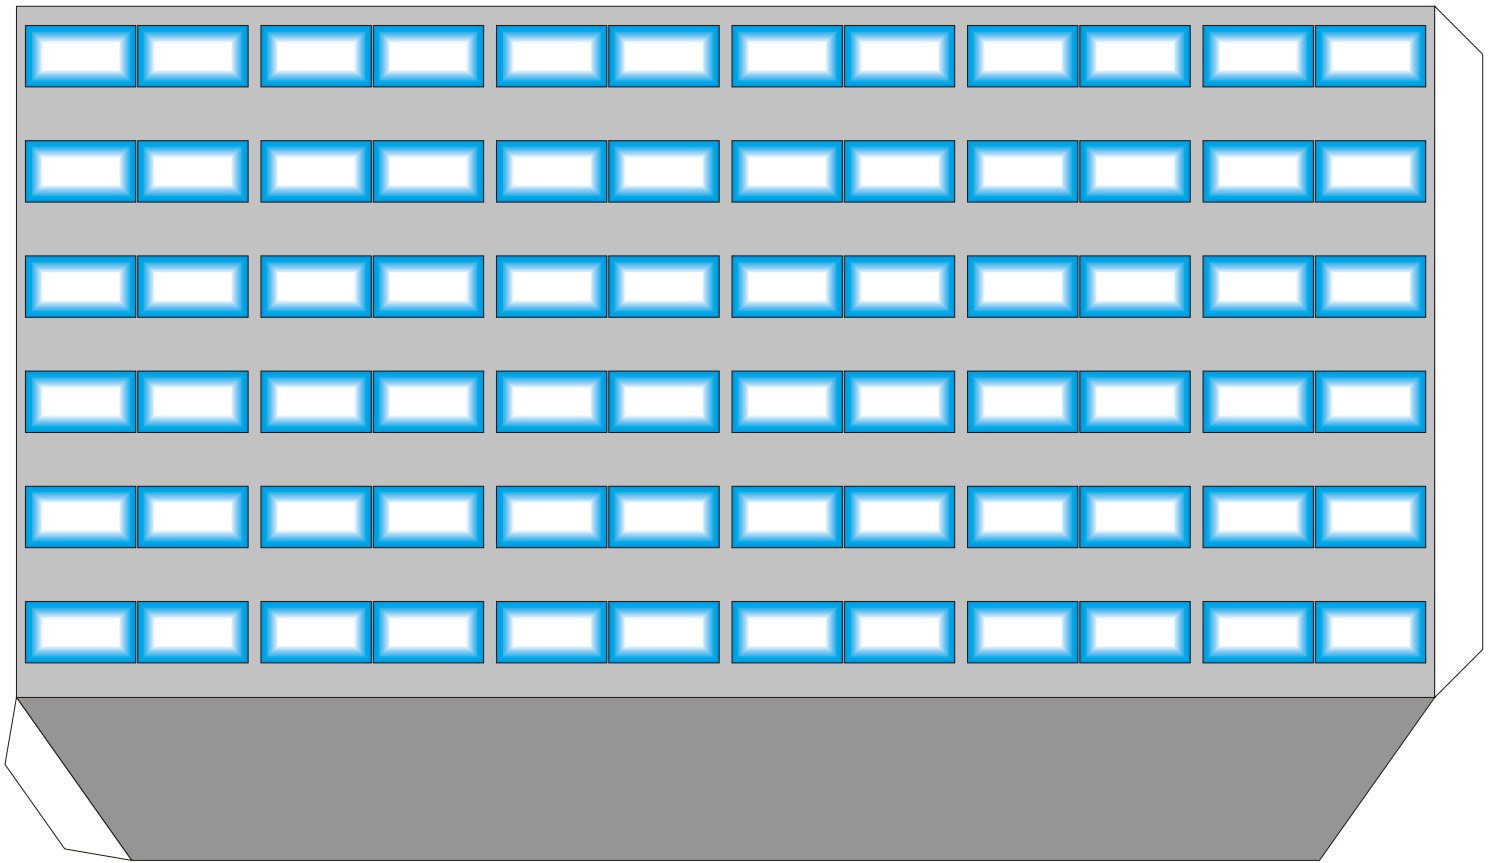

Bottom 1

Bottom 2

1/300 Scale Building 1
cfauce@woh.rr.com

Bottom 3

Bottom 4

Top 1

Top 2

Top 3

Top 4

Lower Roof

Tabs

Upper Level Supports

Hanger Level