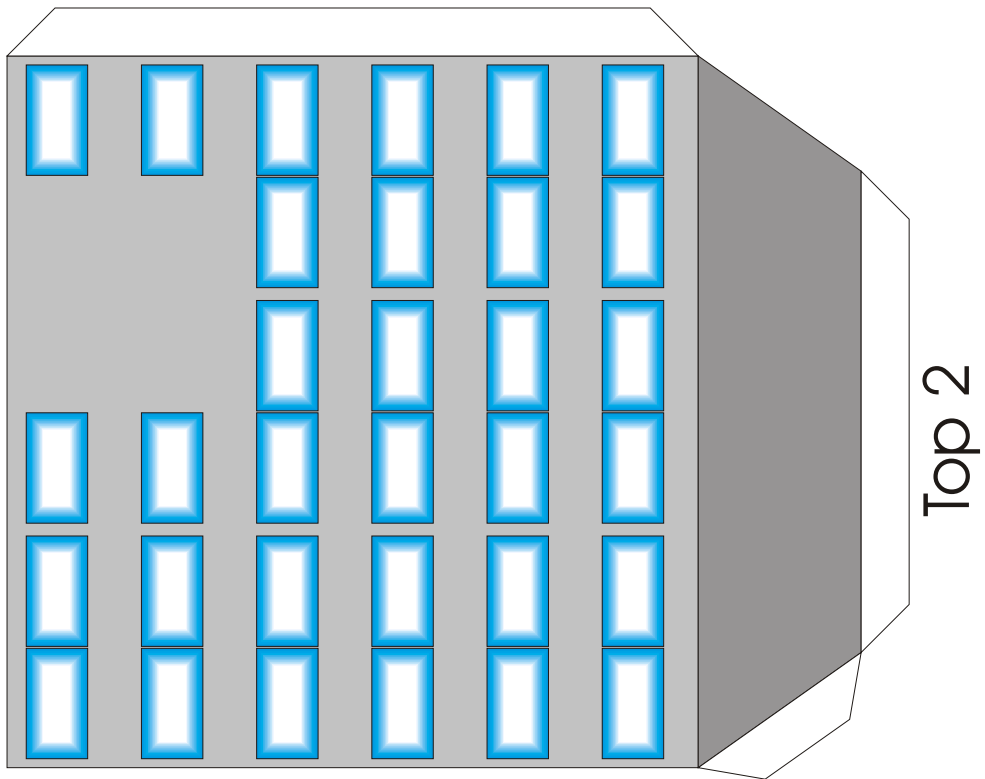

Bottom 1

Bottom 2

1/300 Scale Building 1
cfauce@woh.rr.com

Bottom 3

Bottom 4

Top 1

Top 3

Top 4

Lower Roof

Tabs

Upper Level Supports

Hanger Level