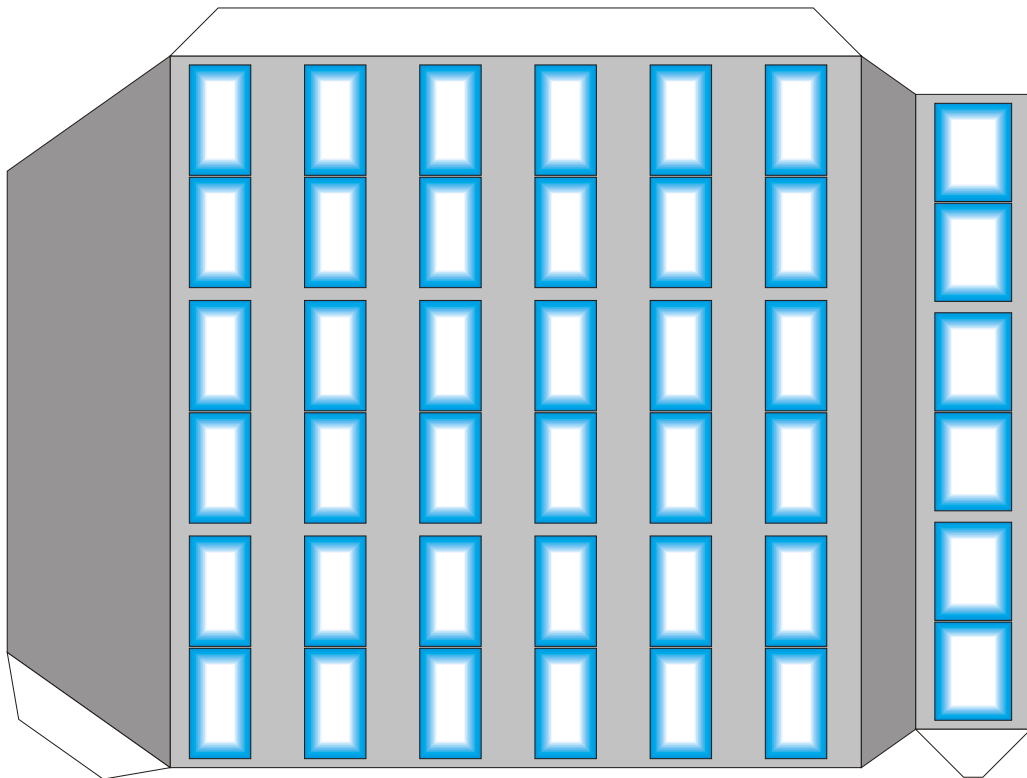

Bottom 1

Bottom 2

1/300 Scale Building 1
cfauce@woh.rr.com

Bottom 3

Bottom 4

Top 1

Top 2

Top 3

Top 4

Lower Roof

Tabs

Upper Level Supports

Hanger Level