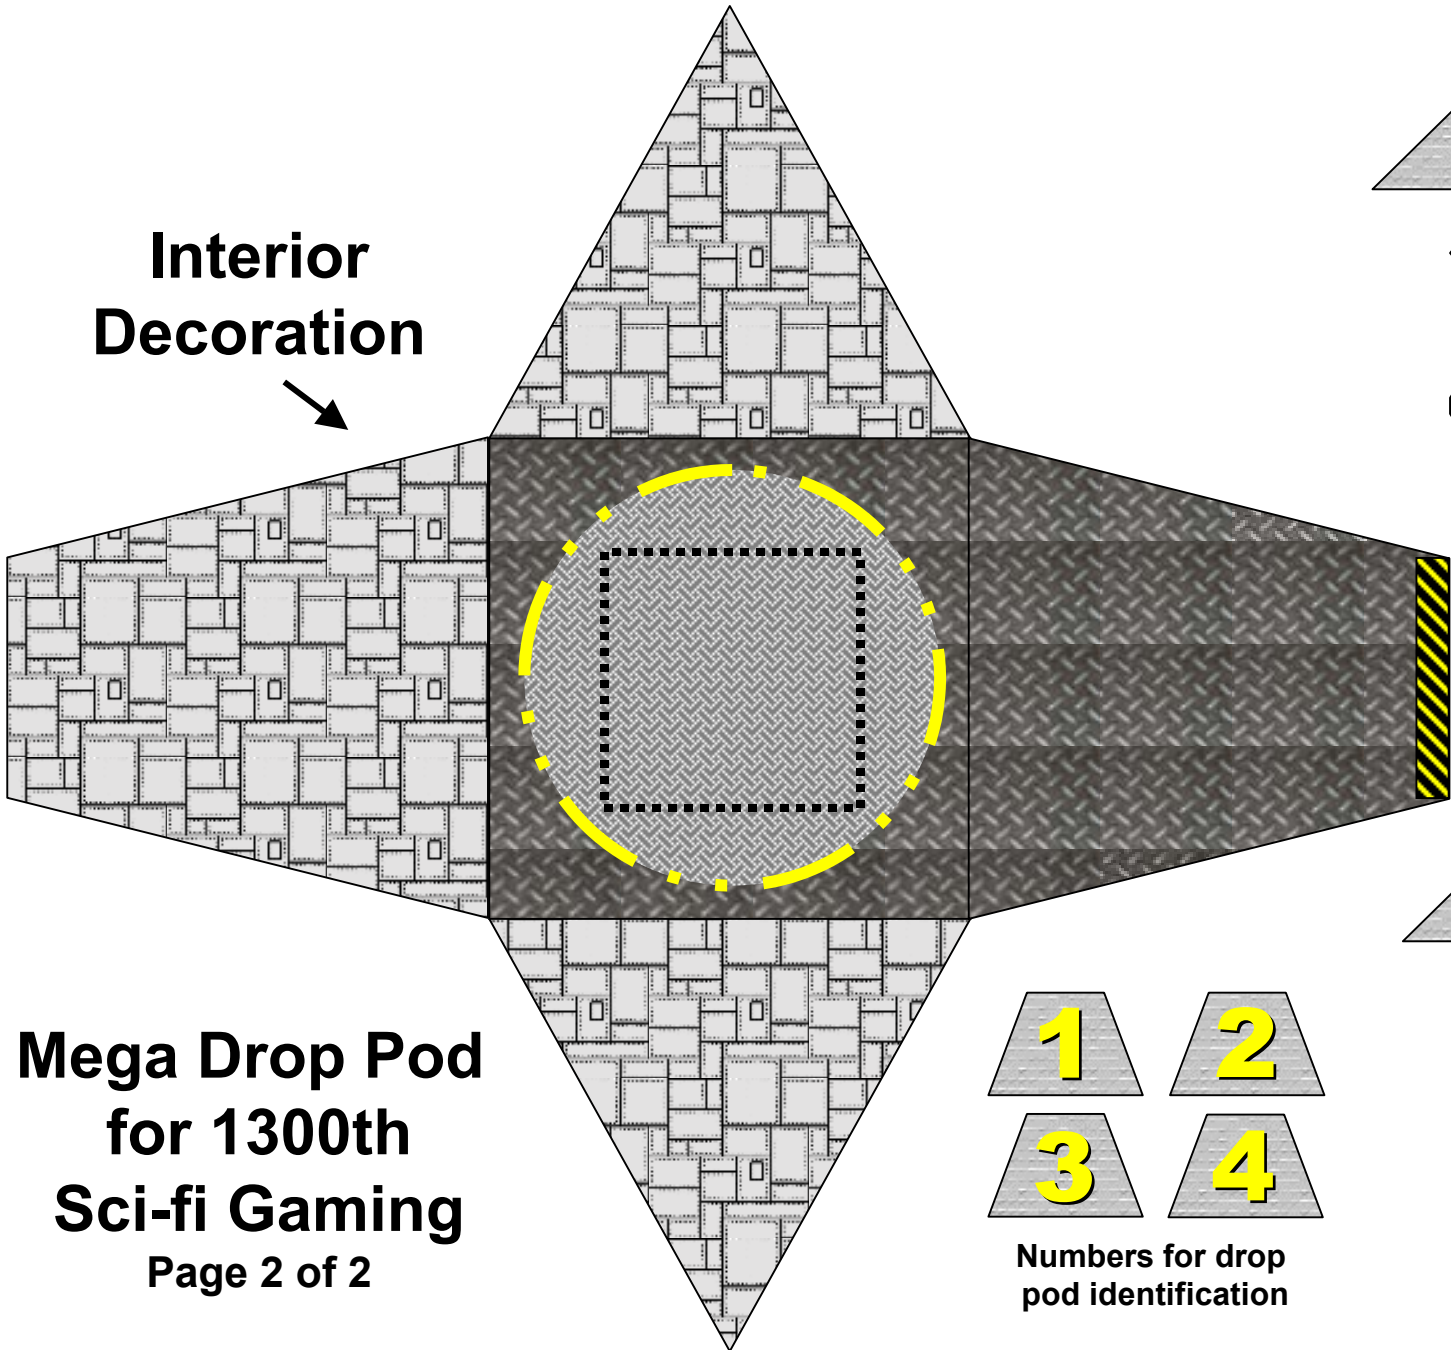

**Control
Bridge**

**Mega Drop Pod
for 1300th
Sci-fi Gaming**
Page 1 of 2

Available free from
www.germwarfare.co.uk/dsbuild.htm

**Interior
Decoration**

**Mega Drop Pod
for 1300th
Sci-fi Gaming**

Page 2 of 2

Numbers for drop
pod identification

**Landing
Jets**