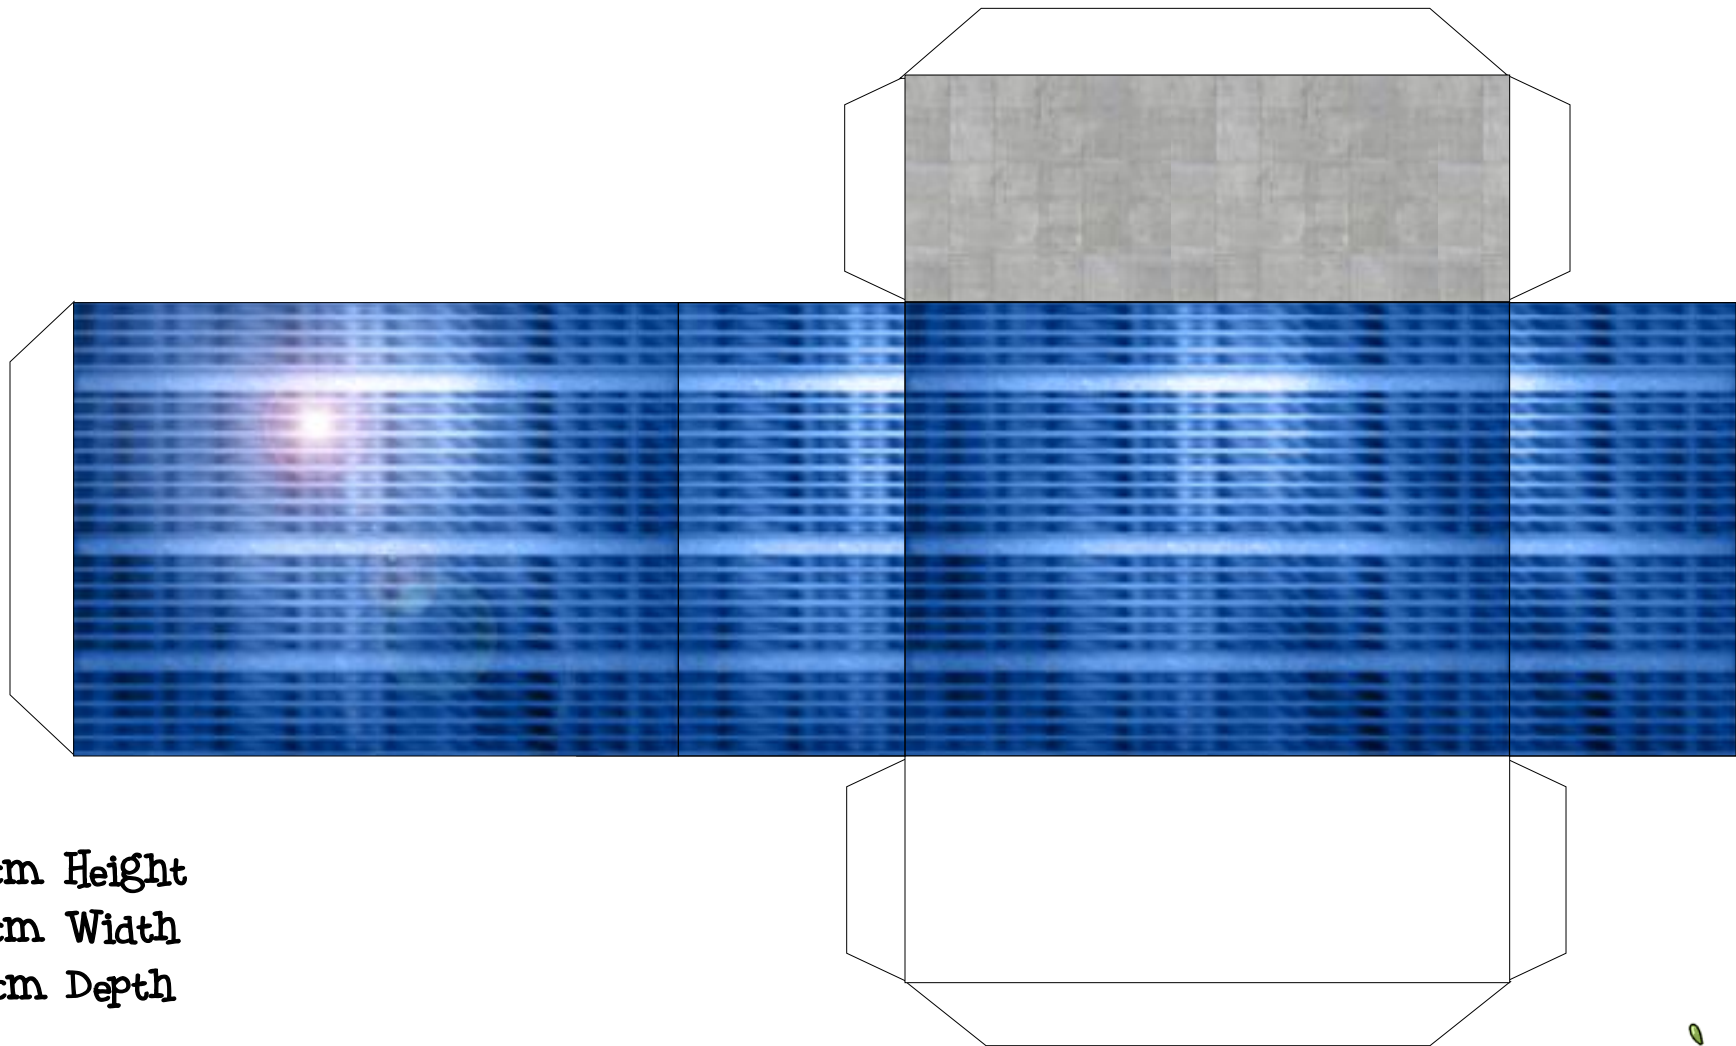

6cm Height

8cm Width

3cm Depth

With Sun Glare

2-3mm Tower Block

Free from www.germy.co.uk