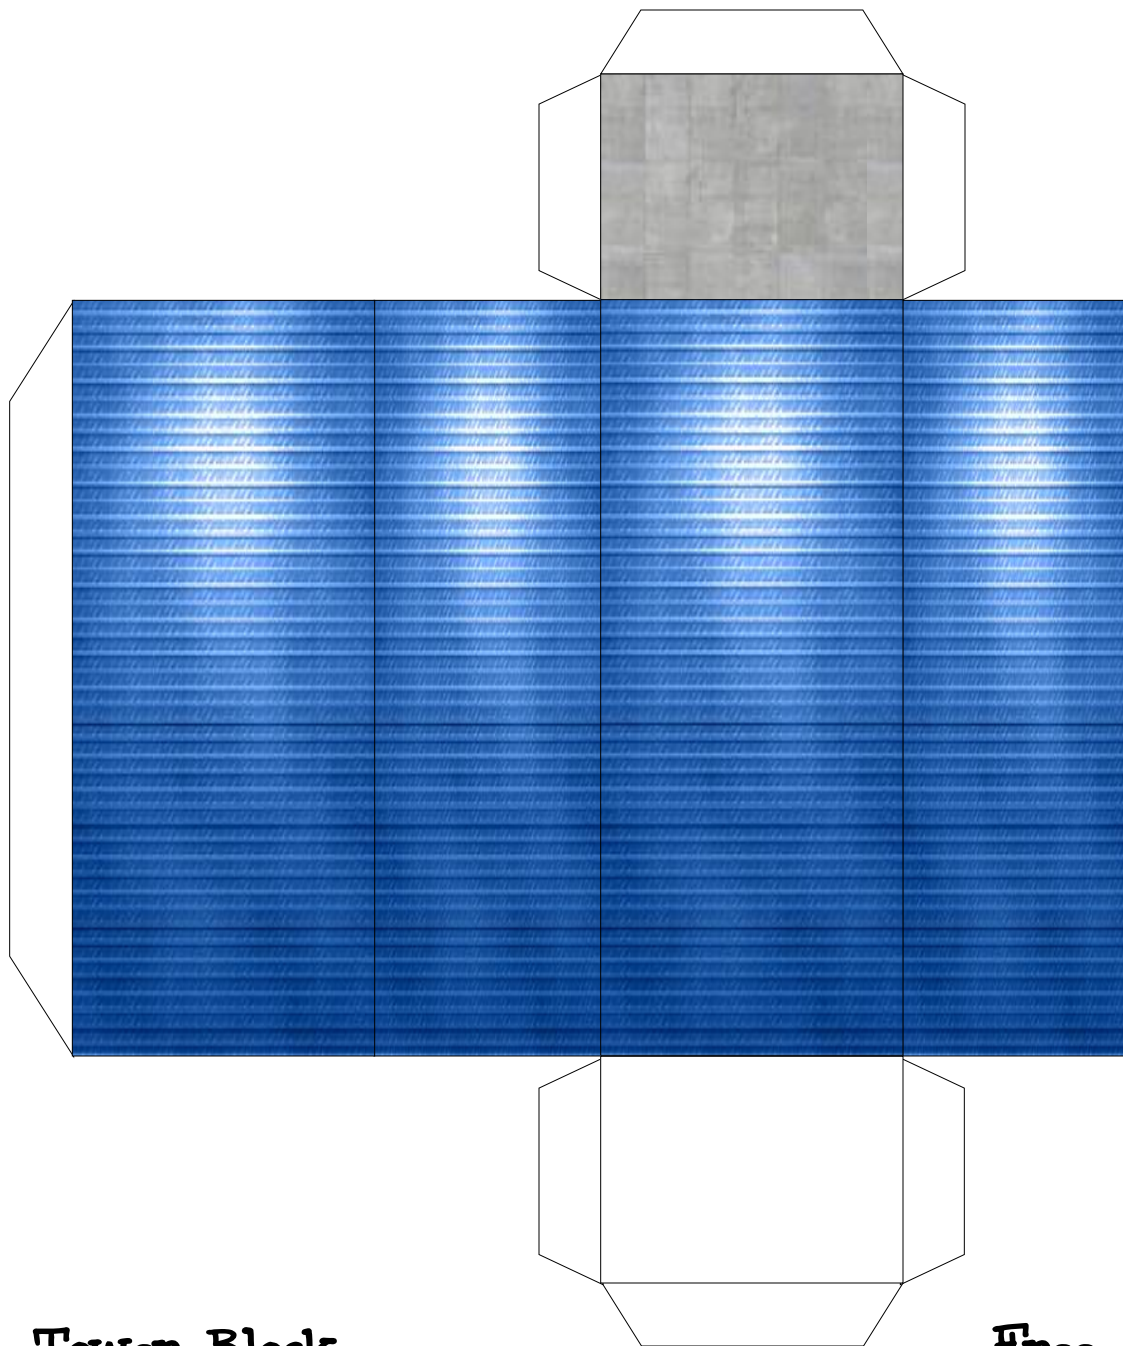

10cm Height
4cm Width
3cm Depth

2-3mm Tower Block

Free from www.germy.co.uk