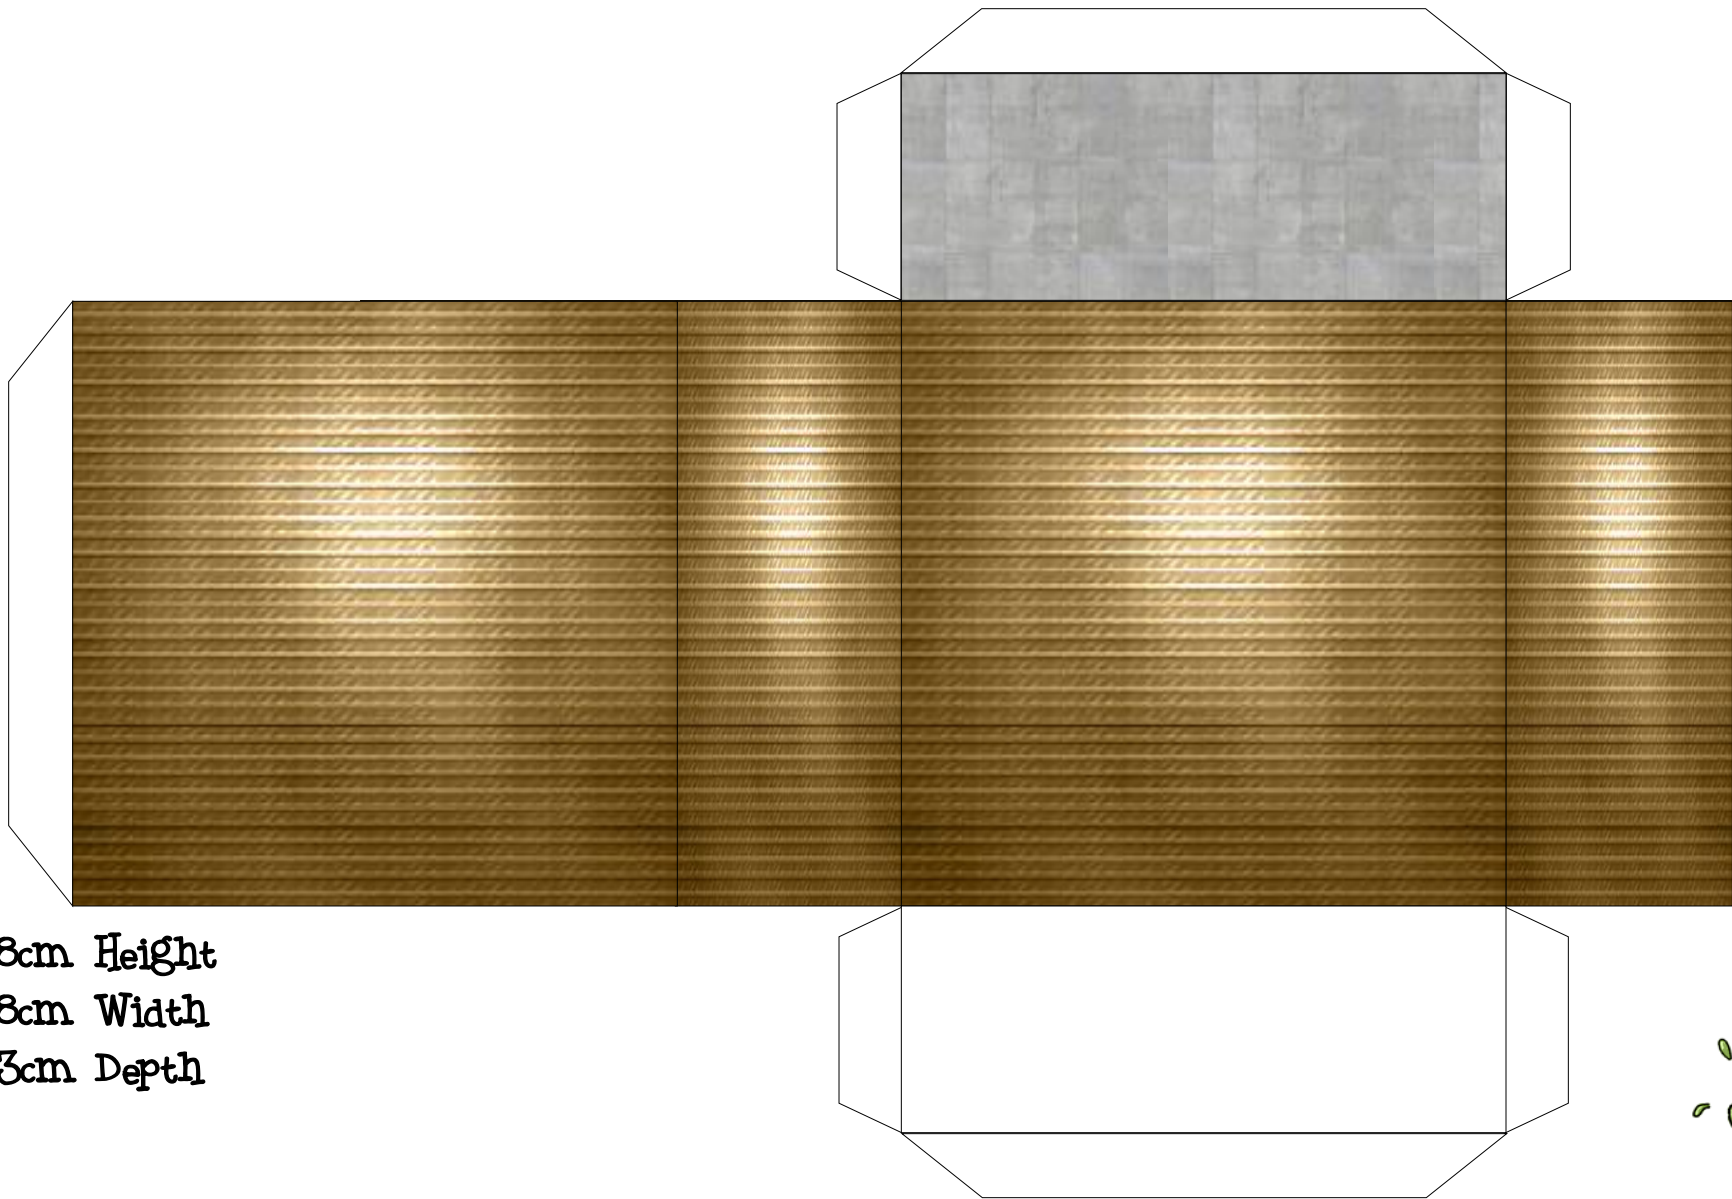

8cm Height
8cm Width
3cm Depth

2-3mm Tower Block

Free from www.germy.co.uk