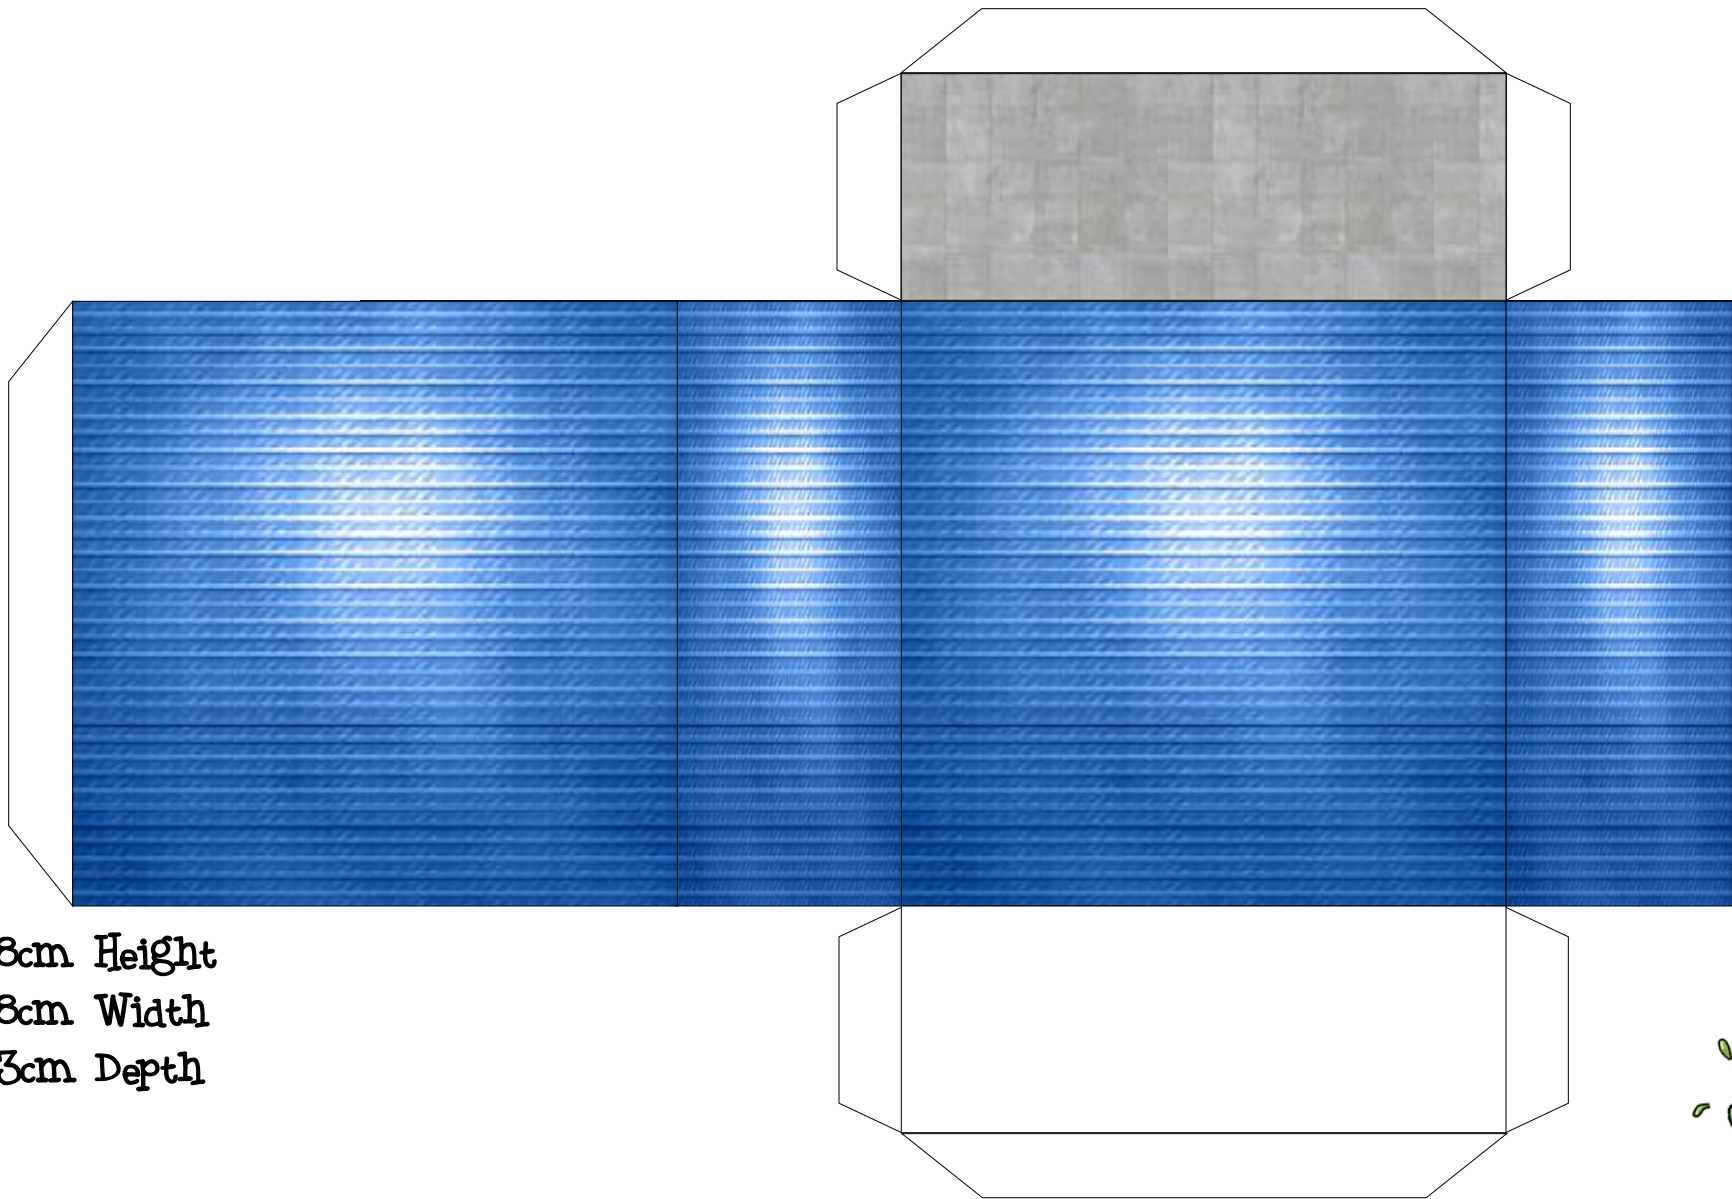

8cm Height
8cm Width
3cm Depth

2-3mm Tower Block

Free from www.germy.co.uk