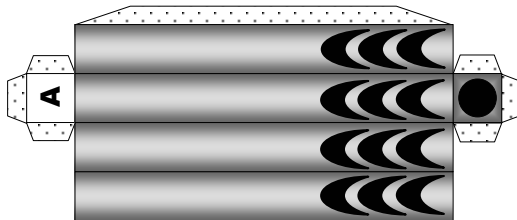

After cutting out parts and scoring along all black lines cut along only the black lines marked to release tab

Gun Base

Base for Turret

Base for Turret

Reactive Armour Panels and other decoration

**Heavy Tank  
15mm Model**  
Available Free from  
Germ's World  
[www.germy.co.uk](http://www.germy.co.uk)