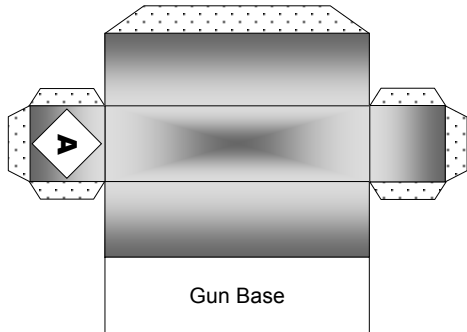

After cutting out parts and scoring along all black lines cut along only the black lines marked to release tab

Gun Base

Base for Turret

Base for Turret

Reactive Armour Panels and other decoration

**Heavy Tank  
15mm Model**  
Available Free from  
Germ's World  
[www.germy.co.uk](http://www.germy.co.uk)