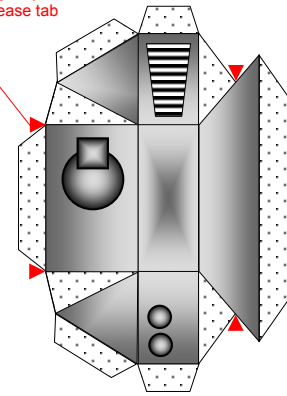

After cutting out parts and scoring along all black lines cut along only the black lines marked to release tab

Gun Base

Base for Turret

Base for Turret

Reactive Armour Panels and other decoration

**Heavy Tank  
15mm Model**  
Available Free from  
Germ's World  
[www.germy.co.uk](http://www.germy.co.uk)