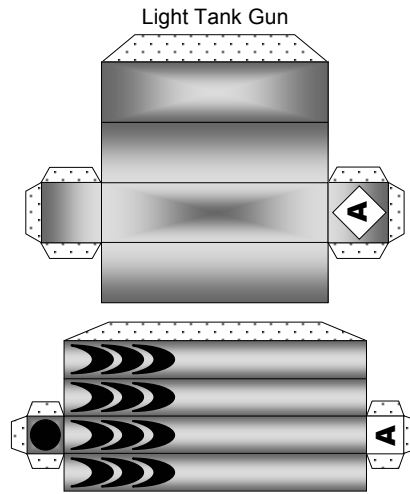

Light Hover Skirt

Light Tank Gun

Base for Hover Skirt

Light Tank Turret

After cutting out parts and scoring along all black lines cut along only the black lines marked to release tab

AA Gun Turret

AA Guns

AA Turret alternative  
For use with Hover Skirt

Base for  
Turret

Base for Twin Turret

### Missile Tube Alternative gun mount

Fold these two parts of each blast fin over and stick them together

Once missile tube is built stick blast fins onto these points

Reactive Armour Panels  
and other decoration