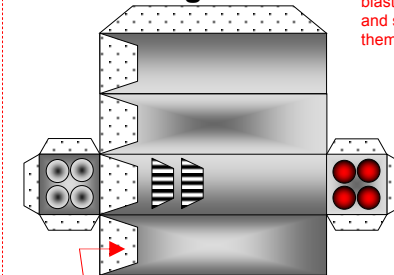

Light Hover Skirt

Light Tank Gun

Base for Hover Skirt

Light Tank Turret

After cutting out parts and scoring along all black lines cut along only the black lines marked to release tab

AA Gun Turret

AA Guns

AA Turret alternative  
For use with Hover Skirt

Base for  
Turret

Base for Twin Turret

### Missile Tube Alternative gun mount

Fold these two parts of each blast fin over and stick them together

Once missile tube is built stick blast fins onto these points

Reactive Armour Panels  
and other decoration