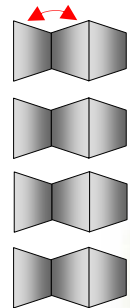

Light Hover Skirt

Light Tank Gun

Base for Hover Skirt

Light Tank Turret

After cutting out parts and scoring along all black lines cut along only the black lines marked to release tab

AA Gun Turret

AA Guns

AA Turret alternative  
For use with Hover Skirt

Base for  
Turret

Base for Twin Turret

### Missile Tube Alternative gun mount

Fold these two parts of each blast fin over and stick them together

Once missile tube is built stick blast fins onto these points

Reactive Armour Panels  
and other decoration