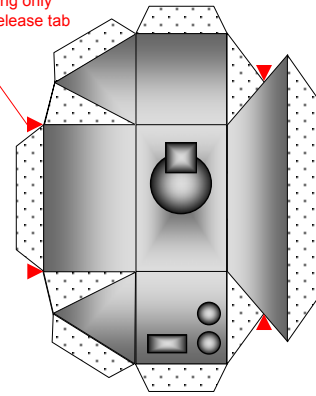

Light Hover Skirt

Light Tank Gun

Base for Hover Skirt

Light Tank Turret

After cutting out parts and scoring along all black lines cut along only the black lines marked to release tab

AA Gun Turret

AA Guns

AA Turret alternative  
For use with Hover Skirt

Base for  
Turret

Base for Twin Turret

### Missile Tube Alternative gun mount

Fold these two parts of each blast fin over and stick them together

Once missile tube is built stick blast fins onto these points

Reactive Armour Panels  
and other decoration