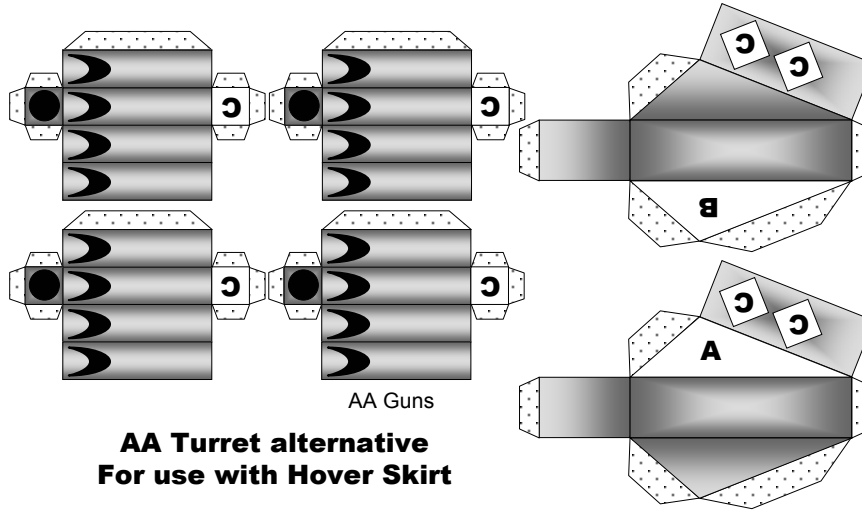

Light Hover Skirt

Light Tank Gun

Base for Hover Skirt

Light Tank Turret

After cutting out parts and scoring along all black lines cut along only the black lines marked to release tab

AA Gun Turret

AA Guns

AA Turret alternative  
For use with Hover Skirt

Base for  
Turret

Base for Twin Turret

### Missile Tube Alternative gun mount

Fold these two parts of each blast fin over and stick them together

Once missile tube is built stick blast fins onto these points

Reactive Armour Panels  
and other decoration