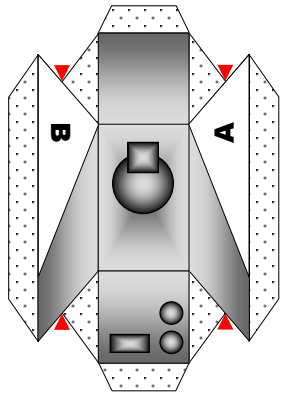

Light Hover Skirt

Light Tank Gun

Base for Hover Skirt

Light Tank Turret

After cutting out parts and scoring along all black lines cut along only the black lines marked to release tab

AA Gun Turret

AA Guns

AA Turret alternative  
For use with Hover Skirt

Base for  
Turret

Base for Twin Turret