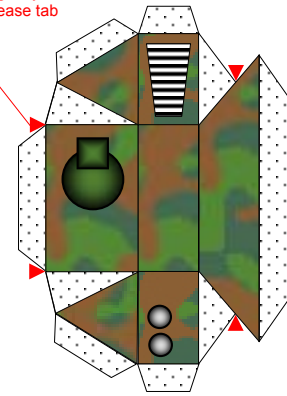

After cutting out parts and scoring along all black lines cut along only the black lines marked to release tab

Gun Base

Base for Turret

Base for Turret

Reactive Armour Panels and other decoration

**Heavy Tank  
15mm Model**  
Available Free from  
Germ's World  
[www.germy.co.uk](http://www.germy.co.uk)