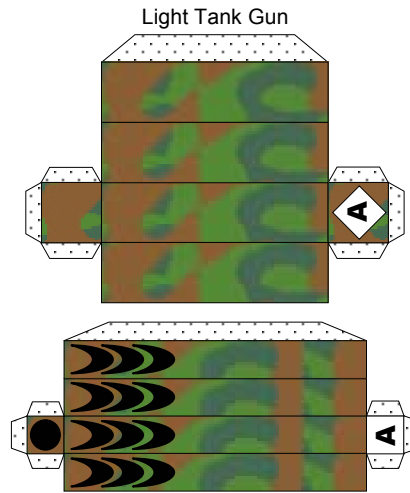

Light Hover Skirt

Light Tank Gun

Light Tank Turret

Base for Hover Skirt

Base for Turret

AA Gun Turret

AA Guns

AA Turret alternative  
For use with Hover Skirt

Base for Twin Turret

**Missile Tube  
Alternative gun mount**

Fold these two parts of each blast fin over and stick them together

Once missile tube is built stick blast fins onto these points

Reactive Armour Panels and other decoration