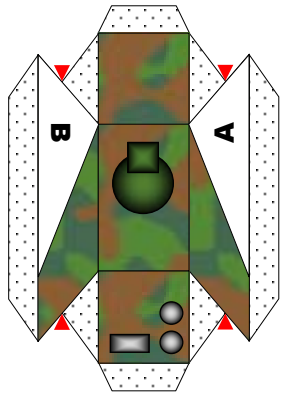

Light Hover Skirt

Light Tank Gun

Light Tank Turret

Base for Hover Skirt

Base for Turret

AA Gun Turret

AA Guns

AA Turret alternative  
For use with Hover Skirt

Base for Twin Turret

**Missile Tube  
Alternative gun mount**

Fold these two parts of each blast fin over and stick them together

Once missile tube is built stick blast fins onto these points

Reactive Armour Panels and other decoration