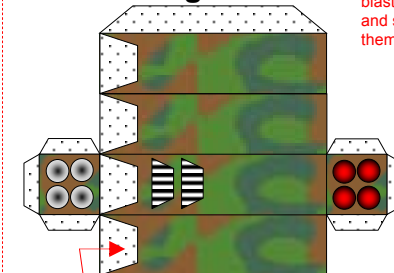

Light Hover Skirt

Light Tank Gun

Light Tank Turret

Base for Hover Skirt

Base for Turret

AA Gun Turret

AA Guns

AA Turret alternative  
For use with Hover Skirt

Base for Twin Turret

**Missile Tube  
Alternative gun mount**

Fold these two parts of each blast fin over and stick them together

Once missile tube is built stick blast fins onto these points

Reactive Armour Panels and other decoration