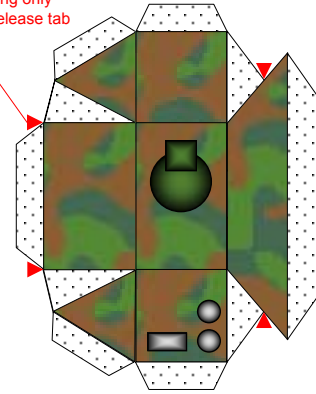

Light Hover Skirt

Light Tank Gun

Light Tank Turret

Base for Hover Skirt

Base for Turret

AA Gun Turret

AA Guns

AA Turret alternative  
For use with Hover Skirt

Base for Twin Turret

**Missile Tube  
Alternative gun mount**

Fold these two parts of each blast fin over and stick them together

Once missile tube is built stick blast fins onto these points

Reactive Armour Panels and other decoration