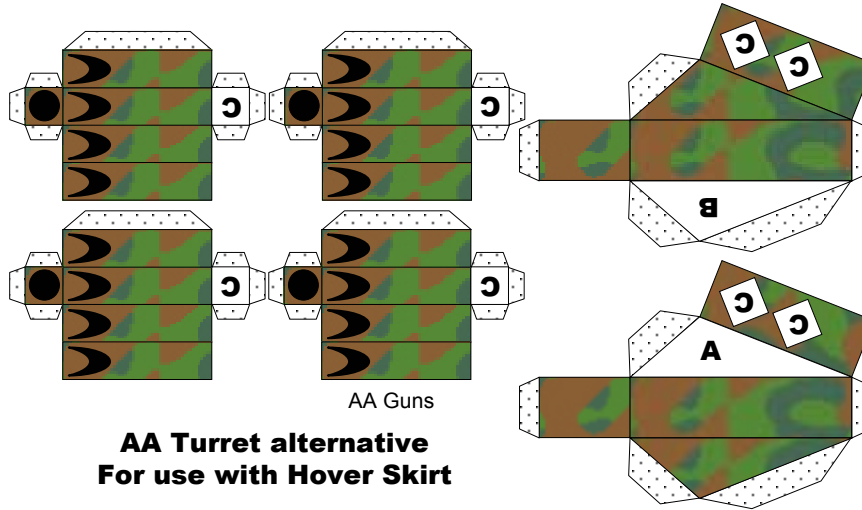

Light Hover Skirt

Light Tank Gun

Light Tank Turret

Base for Hover Skirt

Base for Turret

AA Gun Turret

AA Guns

AA Turret alternative  
For use with Hover Skirt

Base for Twin Turret

**Missile Tube  
Alternative gun mount**

Fold these two parts of each blast fin over and stick them together

Once missile tube is built stick blast fins onto these points

Reactive Armour Panels and other decoration