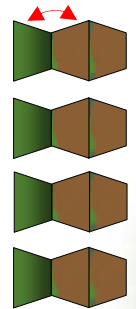

Light Hover Skirt

Light Tank Gun

Light Tank Turret

Base for Hover Skirt

Base for Turret

AA Gun Turret

AA Guns

AA Turret alternative  
For use with Hover Skirt

Base for Twin Turret

**Missile Tube  
Alternative gun mount**

Fold these two parts of each blast fin over and stick them together

Once missile tube is built stick blast fins onto these points

Reactive Armour Panels and other decoration