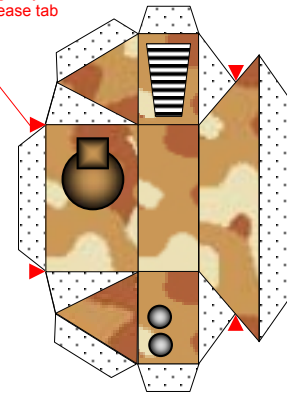

After cutting out parts and scoring along all black lines cut along only the black lines marked to release tab

Reactive Armour Panels and other decoration

**Heavy Tank  
15mm Model**  
Available Free from  
Germ's World  
[www.germy.co.uk](http://www.germy.co.uk)