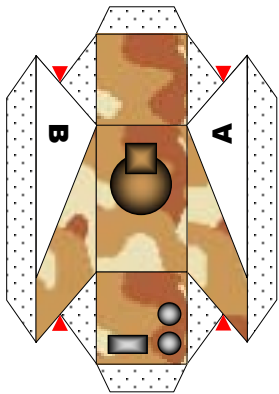

Light Hover Skirt

Light Tank Gun

Base for Hover Skirt

Light Tank Turret

After cutting out parts and scoring along all black lines cut along only the black lines marked to release tab

Base for Turret

AA Gun Turret

AA Guns

AA Turret alternative  
For use with Hover Skirt

Base for Twin Turret

**Missile Tube  
Alternative gun mount**

Fold these two parts of each blast fin over and stick them together

Once missile tube is built stick blast fins onto these points