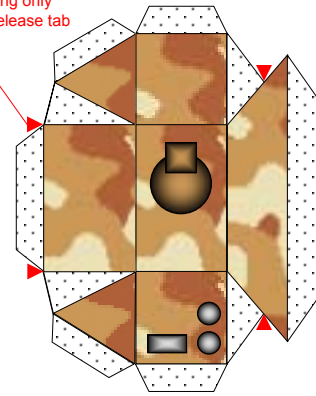

Light Hover Skirt

Light Tank Gun

Base for Hover Skirt

Light Tank Turret

After cutting out parts and scoring along all black lines cut along only the black lines marked to release tab

Base for Turret

AA Gun Turret

AA Guns

AA Turret alternative  
For use with Hover Skirt

Base for Twin Turret

**Missile Tube  
Alternative gun mount**

Fold these two parts of each blast fin over and stick them together

Once missile tube is built stick blast fins onto these points