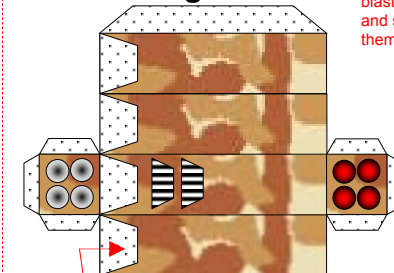

Light Hover Skirt

Light Tank Gun

Base for Hover Skirt

Light Tank Turret

After cutting out parts and scoring along all black lines cut along only the black lines marked to release tab

Base for Turret

AA Gun Turret

AA Guns

AA Turret alternative  
For use with Hover Skirt

Base for Twin Turret

**Missile Tube  
Alternative gun mount**

Fold these two parts of each blast fin over and stick them together

Once missile tube is built stick blast fins onto these points

Reactive Armour Panels and other decoration

**Light Tank  
with Gun / Missile / AA  
turret options  
15mm Model  
Available Free from  
Germ's World  
www.germy.co.uk**