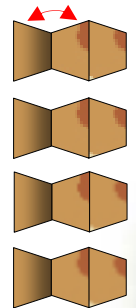

Light Hover Skirt

Light Tank Gun

Base for Hover Skirt

Light Tank Turret

After cutting out parts and scoring along all black lines cut along only the black lines marked to release tab

Base for Turret

AA Gun Turret

AA Guns

AA Turret alternative  
For use with Hover Skirt

Base for Twin Turret

**Missile Tube  
Alternative gun mount**

Fold these two parts of each blast fin over and stick them together

Once missile tube is built stick blast fins onto these points

Reactive Armour Panels and other decoration

**Light Tank  
with Gun / Missile / AA  
turret options  
15mm Model  
Available Free from  
Germ's World  
www.germy.co.uk**