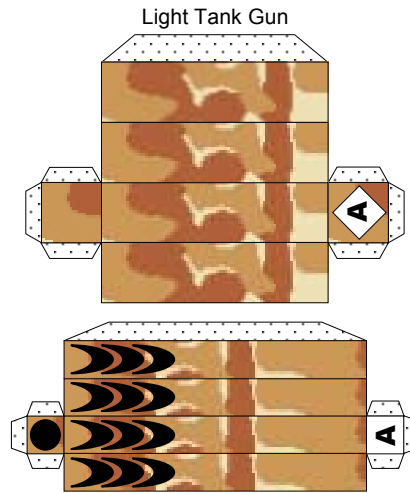

Light Hover Skirt

Light Tank Gun

Base for Hover Skirt

Light Tank Turret

After cutting out parts and scoring along all black lines cut along only the black lines marked to release tab

Base for Turret

AA Gun Turret

AA Guns

AA Turret alternative  
For use with Hover Skirt

Base for Twin Turret

**Missile Tube  
Alternative gun mount**

Fold these two parts of each blast fin over and stick them together

Once missile tube is built stick blast fins onto these points