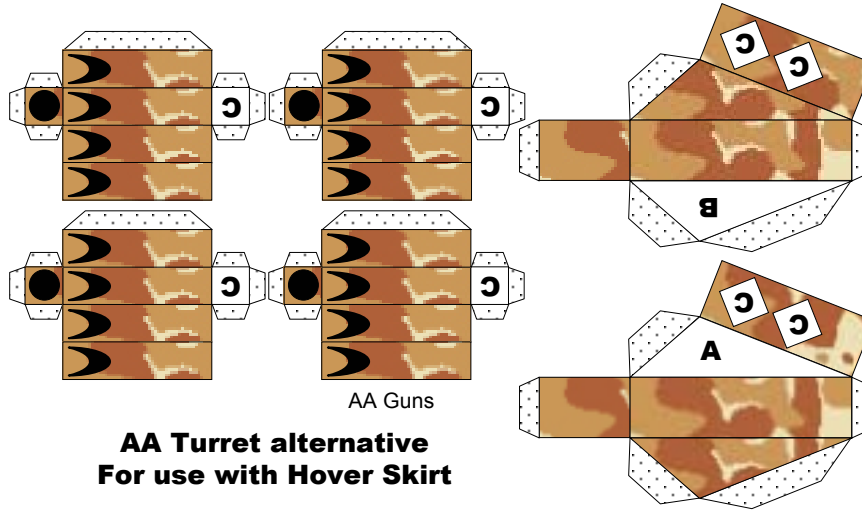

Light Hover Skirt

Light Tank Gun

Base for Hover Skirt

Light Tank Turret

After cutting out parts and scoring along all black lines cut along only the black lines marked to release tab

Base for Turret

AA Gun Turret

AA Guns

AA Turret alternative  
For use with Hover Skirt

Base for Twin Turret

**Missile Tube  
Alternative gun mount**

Fold these two parts of each blast fin over and stick them together

Once missile tube is built stick blast fins onto these points